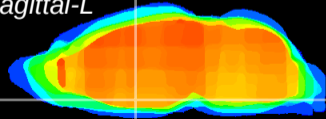

Coronal

Sagittal-R

Sagittal-L

ViBrisM: CX00090
Horizontal

SPa ventral