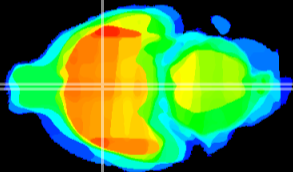

Coronal

Sagittal-R

Sagittal-L

ViBrism: CX00091  
Horizontal

SPa ventral