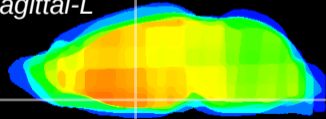

Coronal

Sagittal-R

Sagittal-L

ViBrism: CX00091  
Horizontal

SPa ventral