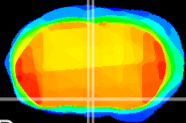

Coronal

Sagittal-R

Sagittal-L

ViBrism: CX00091  
Horizontal

SPa ventral