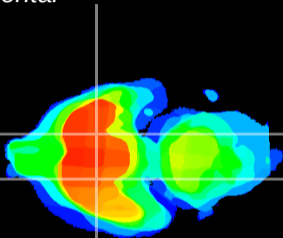

Coronal

Sagittal-R

Sagittal-L

ViBrisM: CX00093
Horizontal

S0