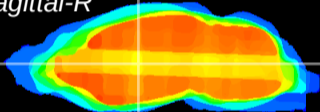

Coronal

Sagittal-R

Sagittal-L

ViBrism: CX00098
Horizontal

VA/VL