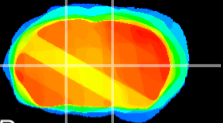

Coronal

Sagittal-R

Sagittal-L

ViBrism: CX00098
Horizontal

VA/VL