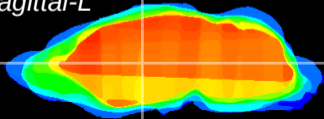

Coronal

Sagittal-R

Sagittal-L

ViBrism: CX00098
Horizontal

VA/VL