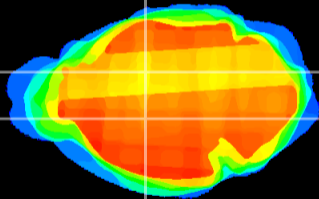

Coronal

Sagittal-R

Sagittal-L

ViBrism: CX00098
Horizontal

VA/VL