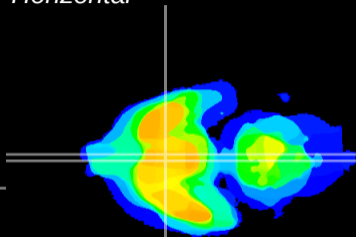

Coronal

Sagittal-R

Sagittal-L

ViBrism: CX00099  
Horizontal

SCN