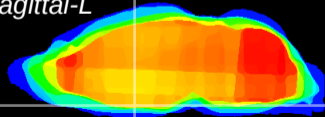

Coronal

Sagittal-R

Sagittal-L

ViBrism: CX00099  
Horizontal

SCN