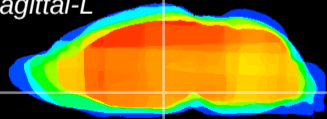

Coronal

Sagittal-R

Sagittal-L

ViBrism: CX00101
Horizontal

DM