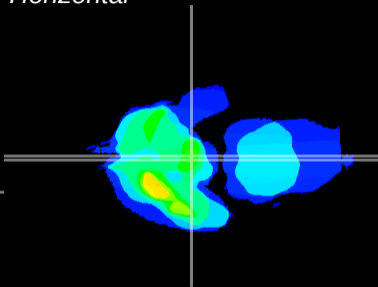

Coronal

Sagittal-R

Sagittal-L

ViBrism: CX00103
Horizontal

ME