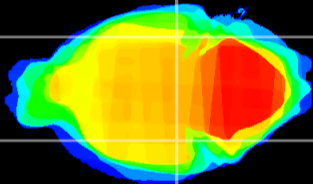

Coronal

Sagittal-R

Sagittal-L

ViBrism: CX00103
Horizontal

ventral S