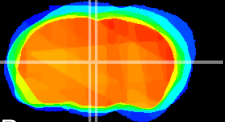

Coronal

Sagittal-R

Sagittal-L

ViBrism: CX00104
Horizontal

MD