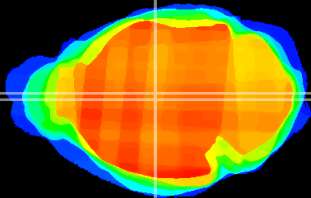

Coronal

Sagittal-R

Sagittal-L

ViBrism: CX00104
Horizontal

MD