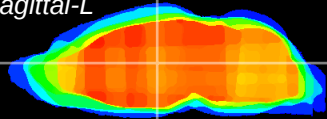

Coronal

Sagittal-R

Sagittal-L

ViBrism: CX00104
Horizontal

MD