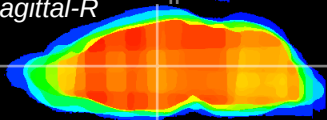

Coronal

Sagittal-R

Sagittal-L

ViBrism: CX00104
Horizontal

MD