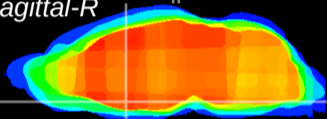

Coronal

Sagittal-R

Sagittal-L

ViBrism: CX00104
Horizontal

MPA