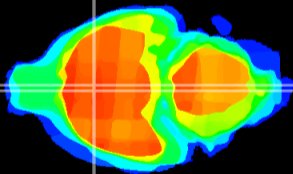

Coronal

Sagittal-R

Sagittal-L

ViBrism: CX00104
Horizontal

MPA