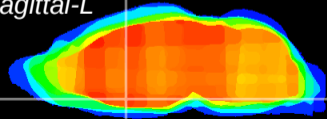

Coronal

Sagittal-R

Sagittal-L

ViBrism: CX00104
Horizontal

MPA