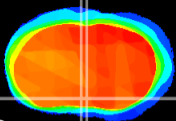

Coronal

Sagittal-R

Sagittal-L

ViBrism: CX00104
Horizontal

MPA