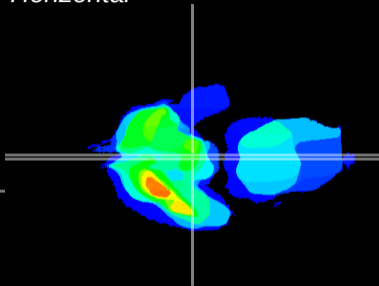

Coronal

Sagittal-R

Sagittal-L

ViBrism: CX00109
Horizontal

ME