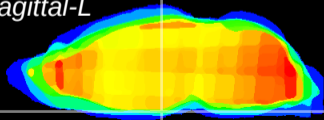

Coronal

Sagittal-R

Sagittal-L

ViBrism: CX00109
Horizontal

ME