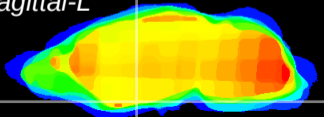

Coronal

Sagittal-R

Sagittal-L

ViBrism: CX00109
Horizontal

S0