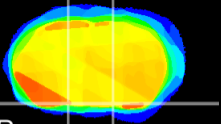

Coronal

Sagittal-R

Sagittal-L

ViBrism: CX00109
Horizontal

S0