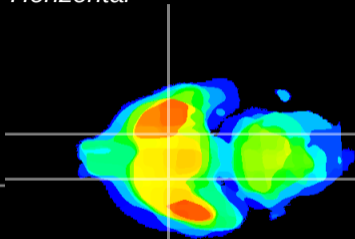

Coronal

Sagittal-R

Sagittal-L

ViBrism: CX00109
Horizontal

S0