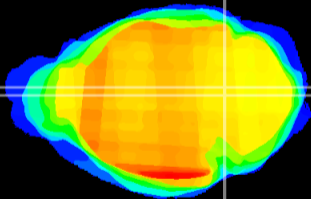

Coronal

Sagittal-R

Sagittal-L

ViBrism: CX00110
Horizontal

Tg