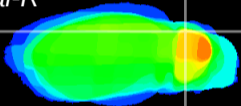

Coronal

Sagittal-R

Sagittal-L

ViBrism: CX00114
Horizontal

Cb lobe