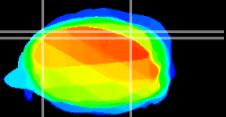

Coronal

Sagittal-R

Sagittal-L

ViBrism: CX00114
Horizontal

Cb lobe