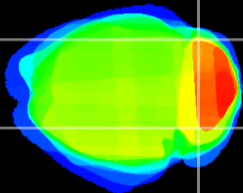

Coronal

Sagittal-R

Sagittal-L

ViBrism: CX00114
Horizontal

Cb lobe