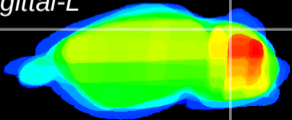

Coronal

Sagittal-R

Sagittal-L

ViBrism: CX00114
Horizontal

Cb lobe