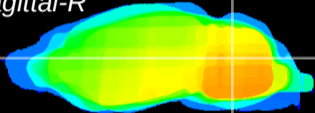

Coronal

Sagittal-R

Sagittal-L

ViBrism: CX00116
Horizontal

Cb nucleus