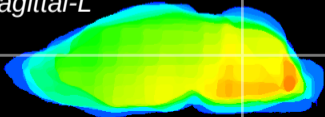

Coronal

Sagittal-R

Sagittal-L

ViBrism: CX00116
Horizontal

Cb nucleus