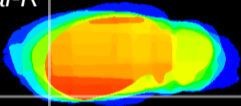

Coronal

Sagittal-R

Sagittal-L

ViBrism: CX00118
Horizontal

Pir