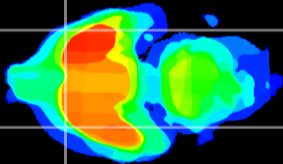

Coronal

Sagittal-R

Sagittal-L

ViBrism: CX00118
Horizontal

Pir