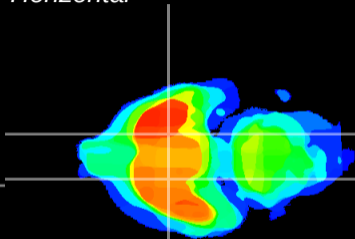

Coronal

Sagittal-R

Sagittal-L

ViBrism: CX00118
Horizontal

S0