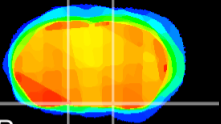

Coronal

Sagittal-R

Sagittal-L

ViBrism: CX00118
Horizontal

S0