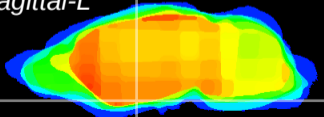

Coronal

Sagittal-R

Sagittal-L

ViBrism: CX00118
Horizontal

S0