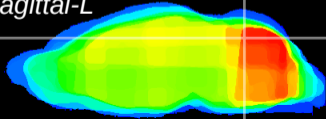

Coronal

Sagittal-R

Sagittal-L

ViBrism: CX00125
Horizontal

Cb vermis