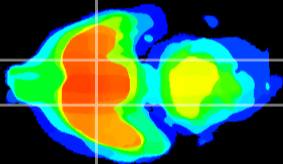

Coronal

Sagittal-R

Sagittal-L

ViBrism: CX00127
Horizontal

S0