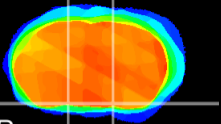

Coronal

Sagittal-R

Sagittal-L

ViBrism: CX00127
Horizontal

S0