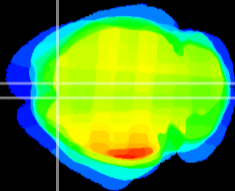

Coronal

Sagittal-R

Sagittal-L

ViBrism: CX00129
Horizontal

Cx motor