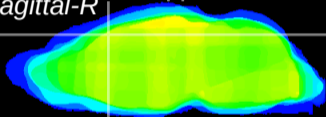

Coronal

Sagittal-R

Sagittal-L

ViBrism: CX00129
Horizontal

Cx motor