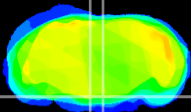

Coronal

Sagittal-R

Sagittal-L

ViBrism: CX00129
Horizontal

Pn