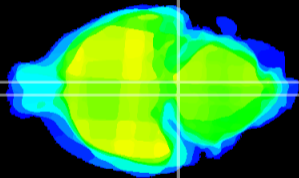

Coronal

Sagittal-R

Sagittal-L

ViBrism: CX00129
Horizontal

Pn