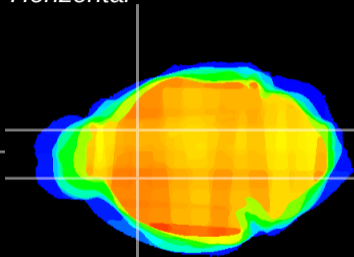

Coronal

Sagittal-R

Sagittal-L

ViBrisM: CX00130
Horizontal

CPu medial