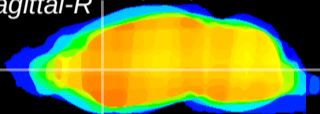

Coronal

Sagittal-R

Sagittal-L

ViBrisM: CX00130
Horizontal

CPu medial