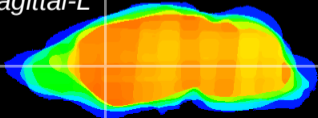

Coronal

Sagittal-R

Sagittal-L

ViBrisM: CX00130
Horizontal

CPu medial