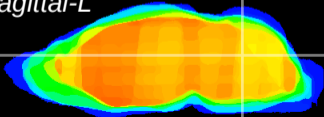

Coronal

Sagittal-R

Sagittal-L

ViBrism: CX00130
Horizontal

Cb nucleus