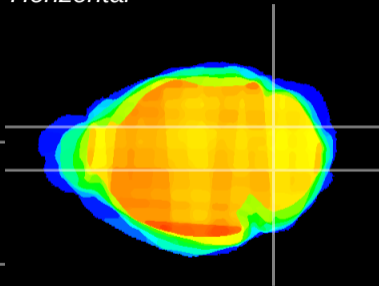

Coronal

Sagittal-R

Sagittal-L

ViBrism: CX00130
Horizontal

Cb nucleus