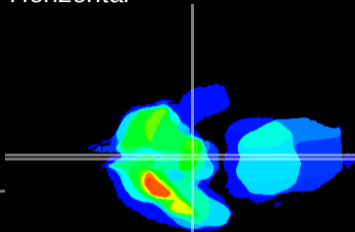

Coronal

Sagittal-R

Sagittal-L

ViBrism: CX00136
Horizontal

ME