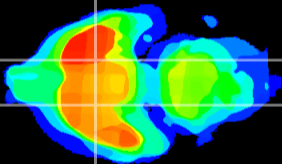

Coronal

Sagittal-R

Sagittal-L

ViBrism: CX00136
Horizontal

S0