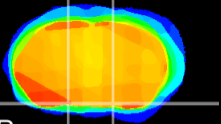

Coronal

Sagittal-R

Sagittal-L

ViBrism: CX00136
Horizontal

S0