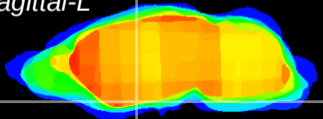

Coronal

Sagittal-R

Sagittal-L

ViBrism: CX00136
Horizontal

S0