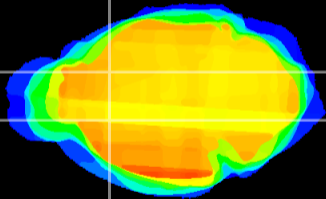

Coronal

Sagittal-R

Sagittal-L

ViBrism: CX00139
Horizontal

CPu medial