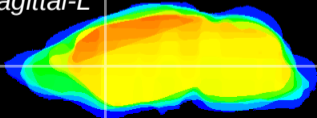

Coronal

Sagittal-R

Sagittal-L

ViBrism: CX00139
Horizontal

CPu medial