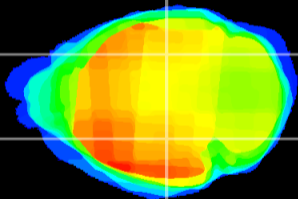

Coronal

Sagittal-R

Sagittal-L

ViBrism: CX00141
Horizontal

LG