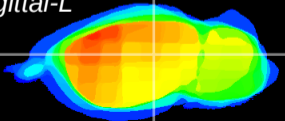

Coronal

Sagittal-R

Sagittal-L

ViBrism: CX00141
Horizontal

LG