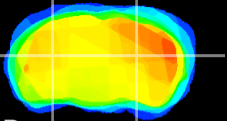

Coronal

Sagittal-R

Sagittal-L

ViBrism: CX00141
Horizontal

LG