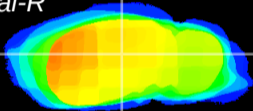

Coronal

Sagittal-R

Sagittal-L

ViBrism: CX00141
Horizontal

LG