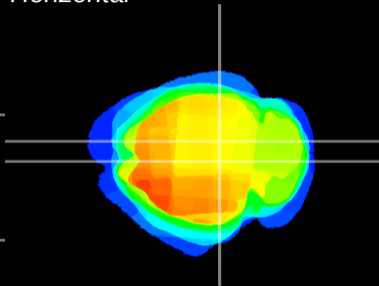

Coronal

Sagittal-R

Sagittal-L

ViBrism: CX00141
Horizontal

SC