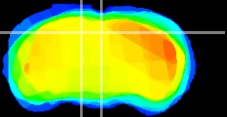

Coronal

Sagittal-R

Sagittal-L

ViBrism: CX00141
Horizontal

SC