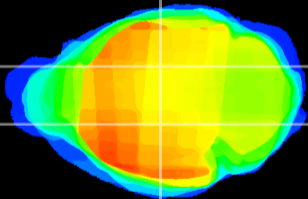

Coronal

Sagittal-R

Sagittal-L

ViBrism: CX00141
Horizontal

VPM/VPL