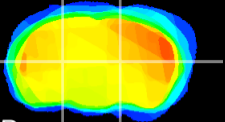

Coronal

Sagittal-R

Sagittal-L

ViBrism: CX00141
Horizontal

VPM/VPL