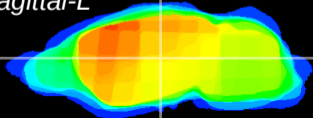

Coronal

Sagittal-R

Sagittal-L

ViBrism: CX00141
Horizontal

VPM/VPL