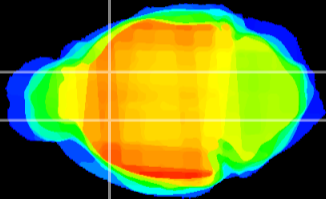

Coronal

Sagittal-R

Sagittal-L

ViBrism: CX00149
Horizontal

CPu medial