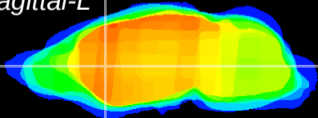

Coronal

Sagittal-R

Sagittal-L

ViBrism: CX00149
Horizontal

CPu medial