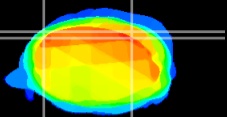

Coronal

Sagittal-R

Sagittal-L

ViBrism: CX00151
Horizontal

Cb lobe