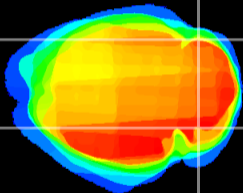

Coronal

Sagittal-R

Sagittal-L

ViBrism: CX00151
Horizontal

Cb lobe