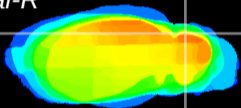

Coronal

Sagittal-R

Sagittal-L

ViBrism: CX00151
Horizontal

Cb lobe