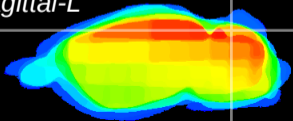

Coronal

Sagittal-R

Sagittal-L

ViBrism: CX00151
Horizontal

Cb lobe