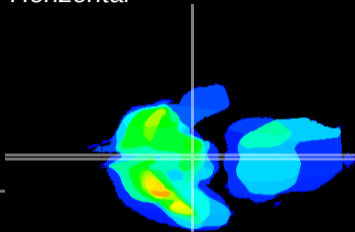

Coronal

Sagittal-R

Sagittal-L

ViBrism: CX00156
Horizontal

ME