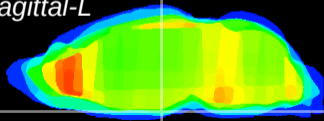

Coronal

Sagittal-R

Sagittal-L

ViBrism: CX00156
Horizontal

ME