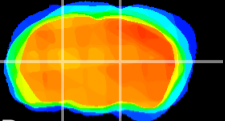

Coronal

Sagittal-R

Sagittal-L

ViBrism: CX00157
Horizontal

VPM/VPL