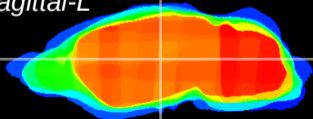

Coronal

Sagittal-R

Sagittal-L

ViBrism: CX00157
Horizontal

VPM/VPL