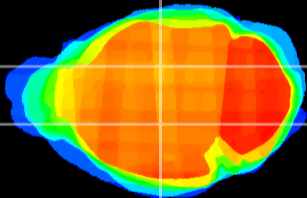

Coronal

Sagittal-R

Sagittal-L

ViBrism: CX00157
Horizontal

VPM/VPL