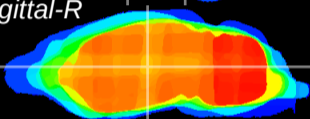

Coronal

Sagittal-R

Sagittal-L

ViBrism: CX00157
Horizontal

VPM/VPL