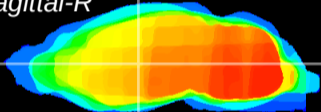

Coronal

Sagittal-R

Sagittal-L

ViBrism: CX00159
Horizontal

VA/VL