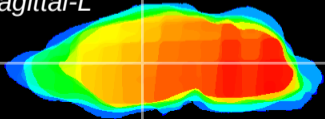

Coronal

Sagittal-R

Sagittal-L

ViBrism: CX00159
Horizontal

VA/VL