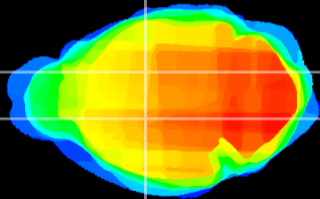

Coronal

Sagittal-R

Sagittal-L

ViBrism: CX00159
Horizontal

VA/VL