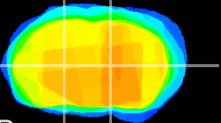

Coronal

Sagittal-R

Sagittal-L

ViBrism: CX00159
Horizontal

VA/VL