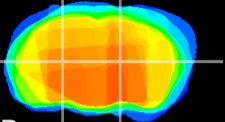

Coronal

Sagittal-R

Sagittal-L

ViBrism: CX00159
Horizontal

VPM/VPL