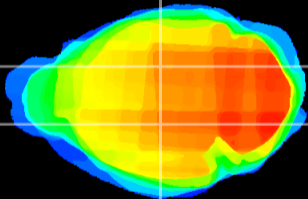

Coronal

Sagittal-R

Sagittal-L

ViBrism: CX00159
Horizontal

VPM/VPL