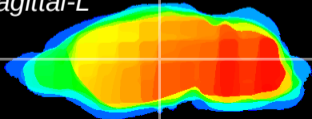

Coronal

Sagittal-R

Sagittal-L

ViBrism: CX00159
Horizontal

VPM/VPL