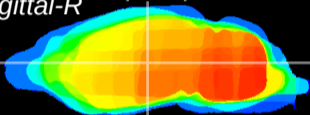

Coronal

Sagittal-R

Sagittal-L

ViBrism: CX00159
Horizontal

VPM/VPL