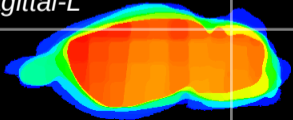

Coronal

Sagittal-R

Sagittal-L

ViBrism: CX00160
Horizontal

Cb lobe