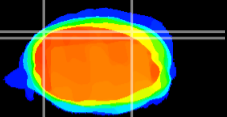

Coronal

Sagittal-R

Sagittal-L

ViBrism: CX00160
Horizontal

Cb lobe