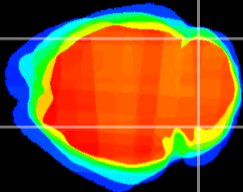

Coronal

Sagittal-R

Sagittal-L

ViBrism: CX00160
Horizontal

Cb lobe