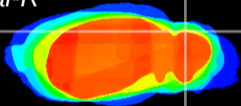

Coronal

Sagittal-R

Sagittal-L

ViBrism: CX00160
Horizontal

Cb lobe