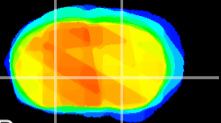

Coronal

Sagittal-R

Sagittal-L

ViBrism: CX00165
Horizontal

GP