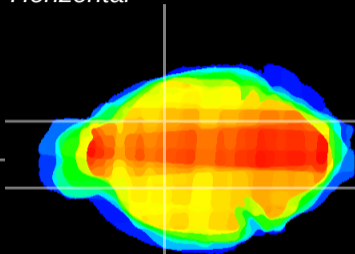

Coronal

Sagittal-R

Sagittal-L

ViBrism: CX00165
Horizontal

GP