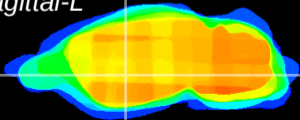

Coronal

Sagittal-R

Sagittal-L

ViBrism: CX00165
Horizontal

GP