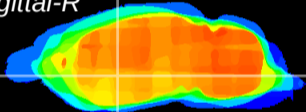

Coronal

Sagittal-R

Sagittal-L

ViBrism: CX00165
Horizontal

GP