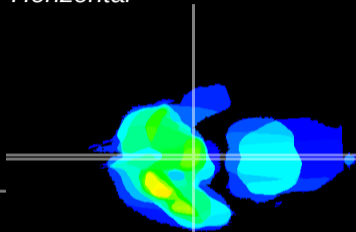

Coronal

Sagittal-R

Sagittal-L

ViBrism: CX00165
Horizontal

ME