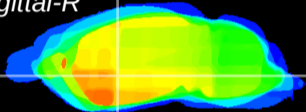

Coronal

Sagittal-R

Sagittal-L

ViBrism: CX00166
Horizontal

GP