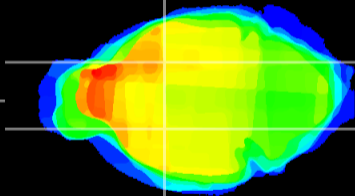

Coronal

Sagittal-R

Sagittal-L

ViBrism: CX00166
Horizontal

GP