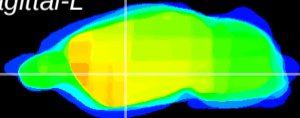

Coronal

Sagittal-R

Sagittal-L

ViBrism: CX00166
Horizontal

GP