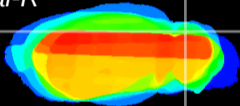

Coronal

Sagittal-R

Sagittal-L

ViBrism: CX00167
Horizontal

Cb lobe