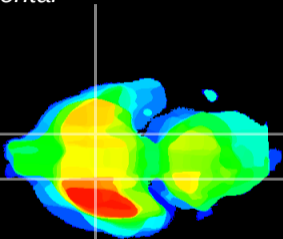

Coronal

Sagittal-R

Sagittal-L

ViBrism: CX00167
Horizontal

S0