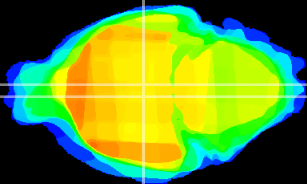

Coronal

Sagittal-R

Sagittal-L

ViBrism: CX00171
Horizontal

DM