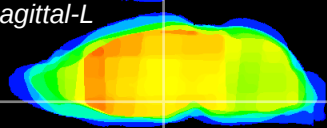

Coronal

Sagittal-R

Sagittal-L

ViBrism: CX00171
Horizontal

DM