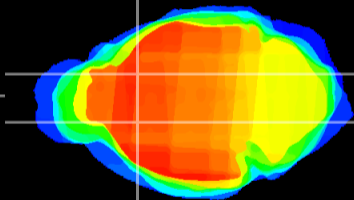

Coronal

Sagittal-R

Sagittal-L

ViBrism: CX00173  
Horizontal

CPu medial