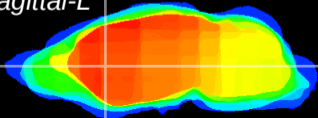

Coronal

Sagittal-R

Sagittal-L

ViBrism: CX00173  
Horizontal

CPu medial