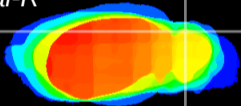

Coronal

Sagittal-R

Sagittal-L

ViBrism: CX00173
Horizontal

Cb lobe