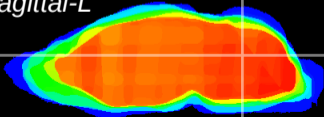

Coronal

Sagittal-R

Sagittal-L

ViBrism: CX00175
Horizontal

Cb nucleus