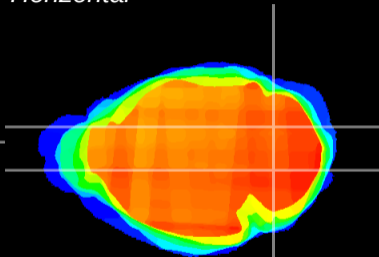

Coronal

Sagittal-R

Sagittal-L

ViBrism: CX00175
Horizontal

Cb nucleus