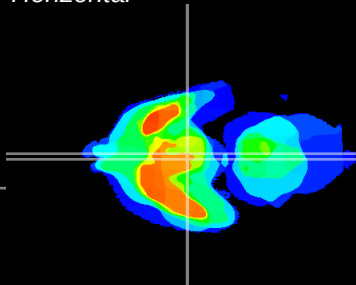

Coronal

Sagittal-R

Sagittal-L

ViBrism: CX00176
Horizontal

Arc