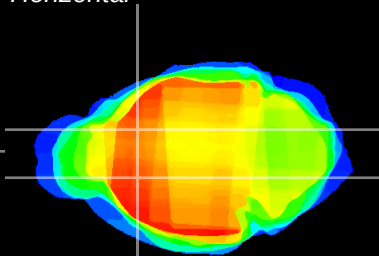

Coronal

Sagittal-R

Sagittal-L

ViBriSM: CX00178  
Horizontal

CPU medial