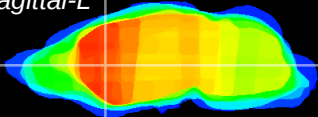

Coronal

Sagittal-R

Sagittal-L

ViBriSM: CX00178  
Horizontal

CPU medial