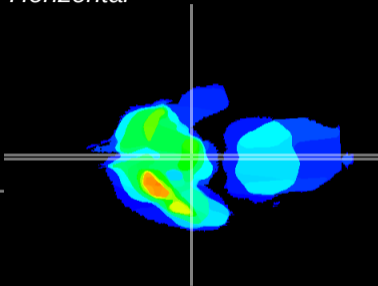

Coronal

Sagittal-R

Sagittal-L

ViBrism: CX00179
Horizontal

ME