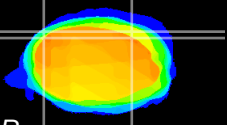

Coronal

Sagittal-R

Sagittal-L

ViBrism: CX00183
Horizontal

Cb lobe