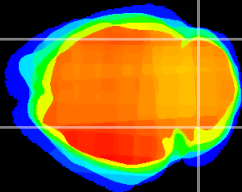

Coronal

Sagittal-R

Sagittal-L

ViBrism: CX00183
Horizontal

Cb lobe