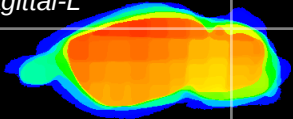

Coronal

Sagittal-R

Sagittal-L

ViBrism: CX00183
Horizontal

Cb lobe