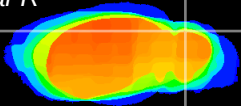

Coronal

Sagittal-R

Sagittal-L

ViBrism: CX00183
Horizontal

Cb lobe