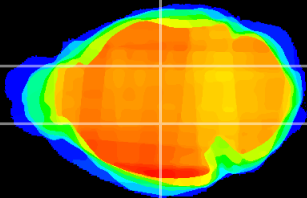

Coronal

Sagittal-R

Sagittal-L

ViBrism: CX00183
Horizontal

VPM/VPL