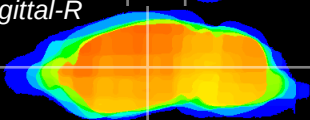

Coronal

Sagittal-R

Sagittal-L

ViBrism: CX00183
Horizontal

VPM/VPL