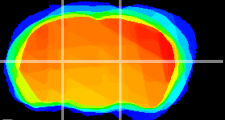

Coronal

Sagittal-R

Sagittal-L

ViBrism: CX00183
Horizontal

VPM/VPL