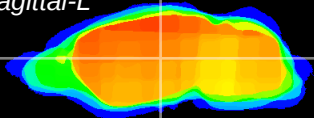

Coronal

Sagittal-R

Sagittal-L

ViBrism: CX00183
Horizontal

VPM/VPL